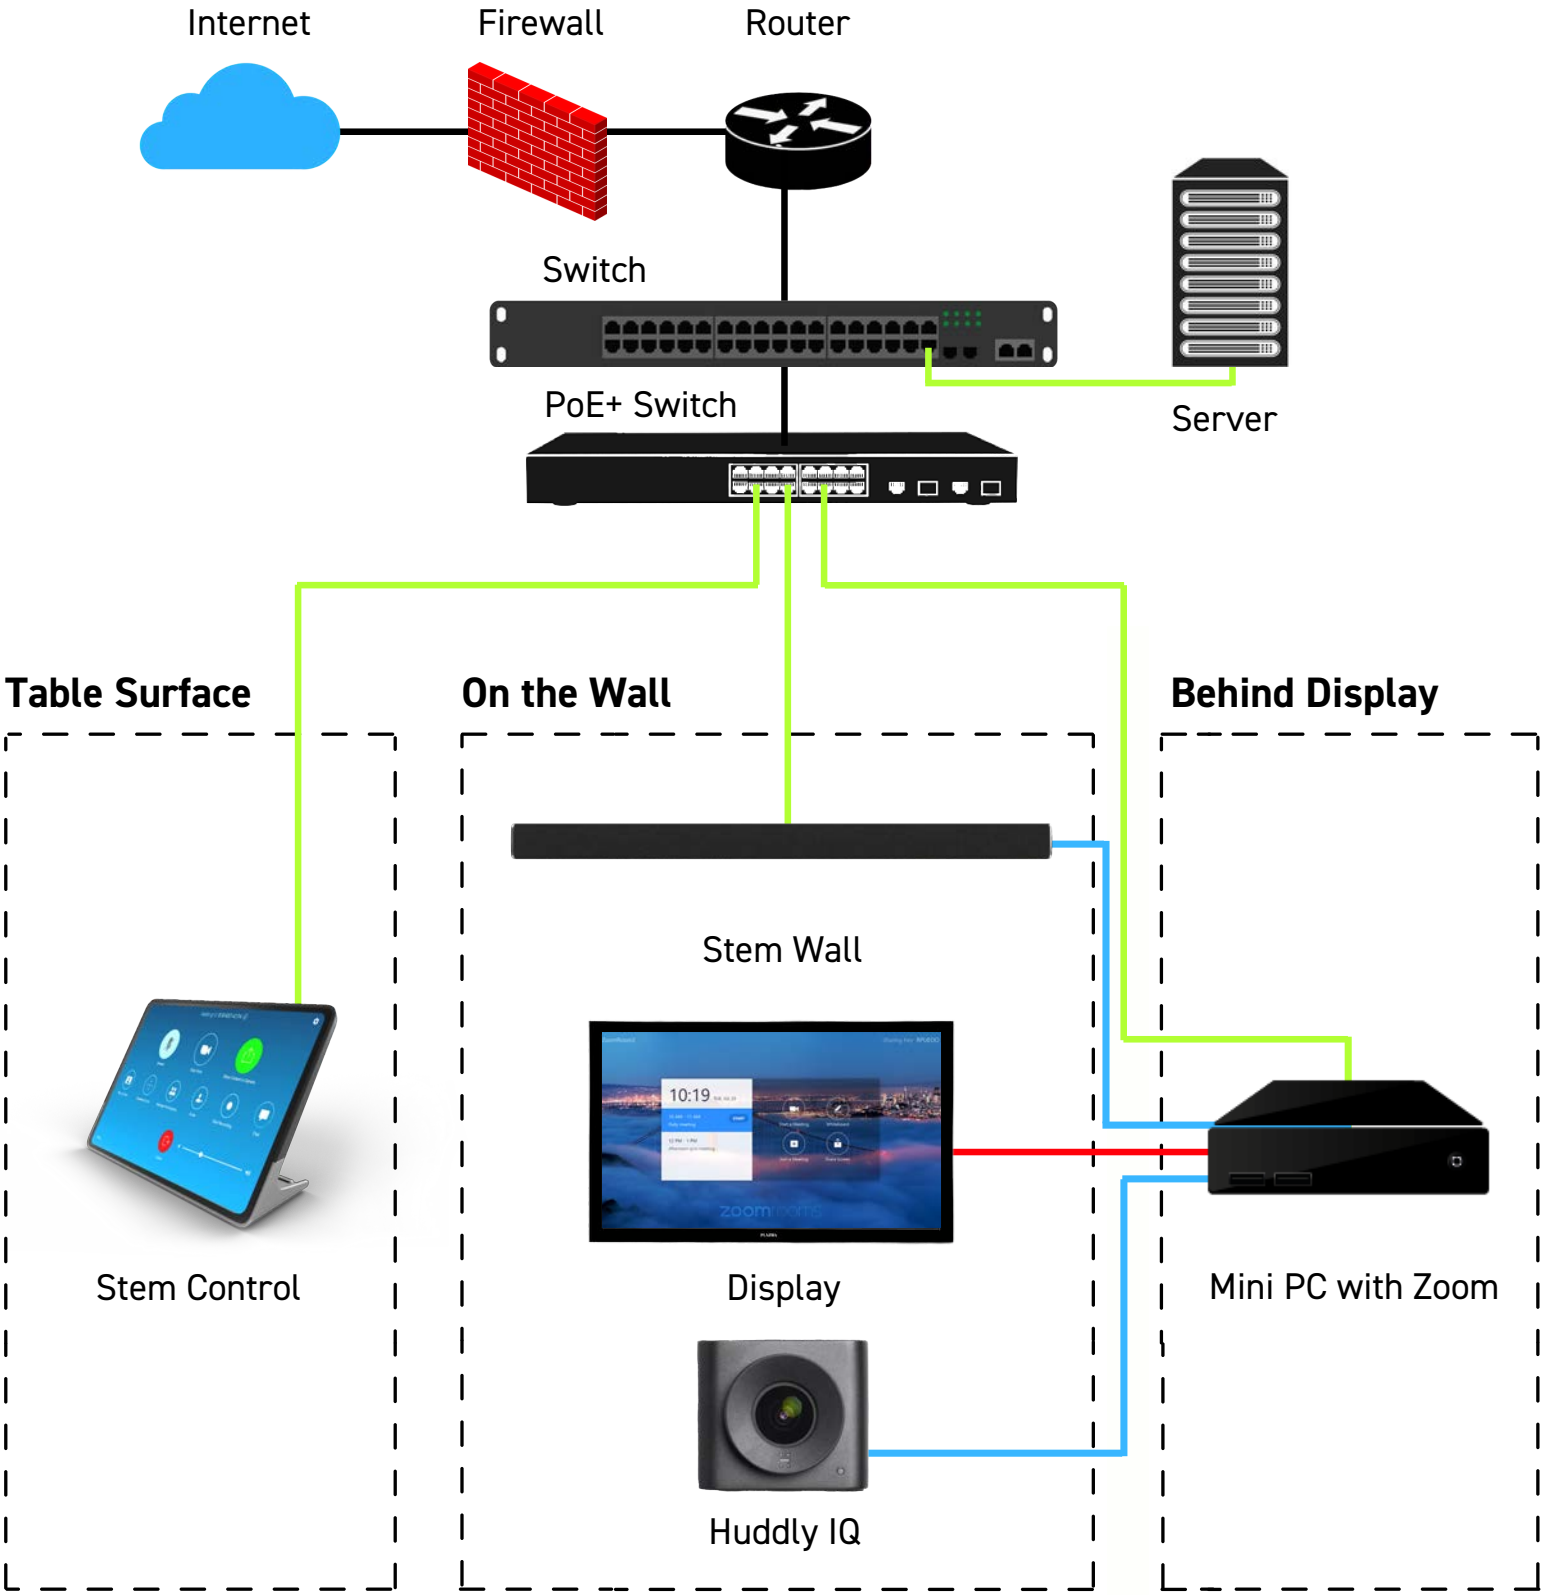

Huddle Room Reference Design

This design demonstrates just one of a few ways you can outfit your huddle rooms with Stem. Below you can see Stem Wall paired with Stem Control. Each device is connected directly to your network via a single Ethernet cable. Stem's ecosystem approach gives you the freedom to mix and match devices to create your own customized setup. If a Stem Table or Stem Ceiling is more your style, go for it. This is your room. Design it to fit your needs.

Mix and match all Stem devices for a customized audio solution.

Set up, control, and manage your rooms and devices on your network.

Stem solutions are compatible with your favorite conferencing platforms.

How It All Connects

Connection Key

- HDMI Cable
- USB Cable
- Ethernet Cable

Huddle Room Reference Design

This design highlights just one of a few ways you can configure Stem into your huddle rooms. Below you can see Stem Table paired with Stem Control. Each device is connected directly to your network via a single Ethernet cable. Stem's ecosystem approach gives you the freedom to mix and match devices to create your own customized setup. If a Stem Wall or Stem Ceiling is more your style, go for it. This is your room. Design it to fit your needs.

How It All Connects

Connection Key

 HDMI Cable

 USB Cable

 Ethernet Cable

Huddle Room Reference Design

This design highlights just one of a few ways you can configure Stem into your huddle rooms. Below you can see Stem Ceiling paired with Hub and Control. Each Stem device is connected directly to your network via a single Ethernet cable. Stem's ecosystem approach gives you the freedom to mix and match devices to create your own customized setup. If a Stem Wall or Stem Table is more your style, go for it. This is your room. Design it to fit your needs.