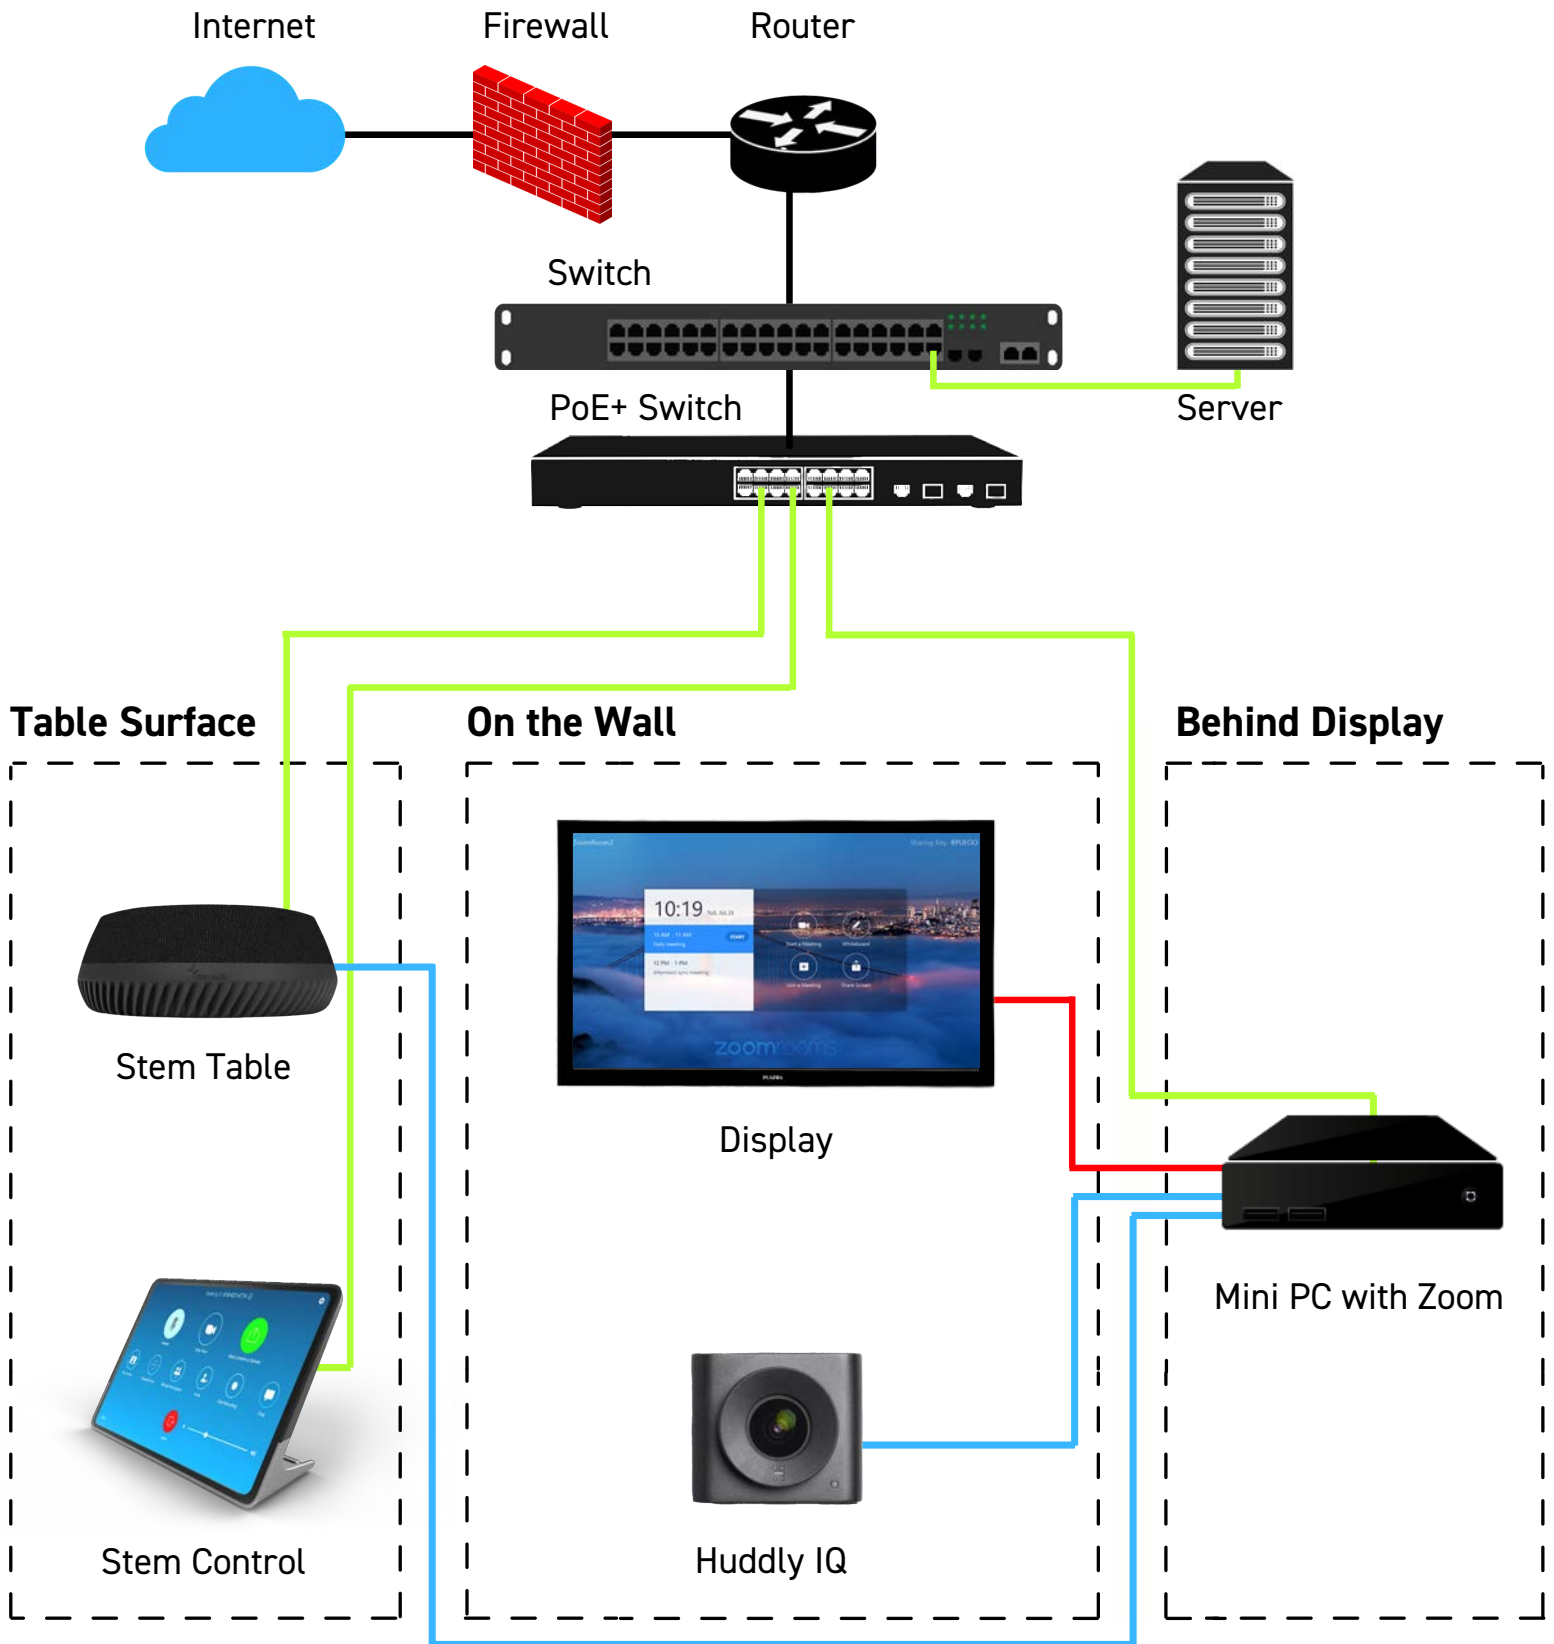

Huddle Room Reference Design

This design demonstrates just one of a few ways you can outfit your huddle rooms with Stem. Below you can see Stem Wall paired with Stem Control. Each device is connected directly to your network via a single Ethernet cable. Stem's ecosystem approach gives you the freedom to mix and match devices to create your own customized setup. If a Stem Table or Stem Ceiling is more your style, go for it. This is your room. Design it to fit your needs.

How It All Connects

Connection Key

- HDMI Cable
- USB Cable
- Ethernet Cable

Huddle Room Reference Design

This design highlights just one of a few ways you can configure Stem into your huddle rooms. Below you can see Stem Table paired with Stem Control. Each device is connected directly to your network via a single Ethernet cable. Stem's ecosystem approach gives you the freedom to mix and match devices to create your own customized setup. If a Stem Wall or Stem Ceiling is more your style, go for it. This is your room. Design it to fit your needs.

Mix and match all Stem devices for a customized audio solution.

Set up, control, and manage your rooms and devices on your network.

Stem solutions are compatible with your favorite conferencing platforms.

How It All Connects

Connection Key

 HDMI Cable

 USB Cable

 Ethernet Cable

Huddle Room Reference Design

This design highlights just one of a few ways you can configure Stem into your huddle rooms. Below you can see Stem Ceiling paired with Hub and Control. Each Stem device is connected directly to your network via a single Ethernet cable. Stem's ecosystem approach gives you the freedom to mix and match devices to create your own customized setup. If a Stem Wall or Stem Table is more your style, go for it. This is your room. Design it to fit your needs.